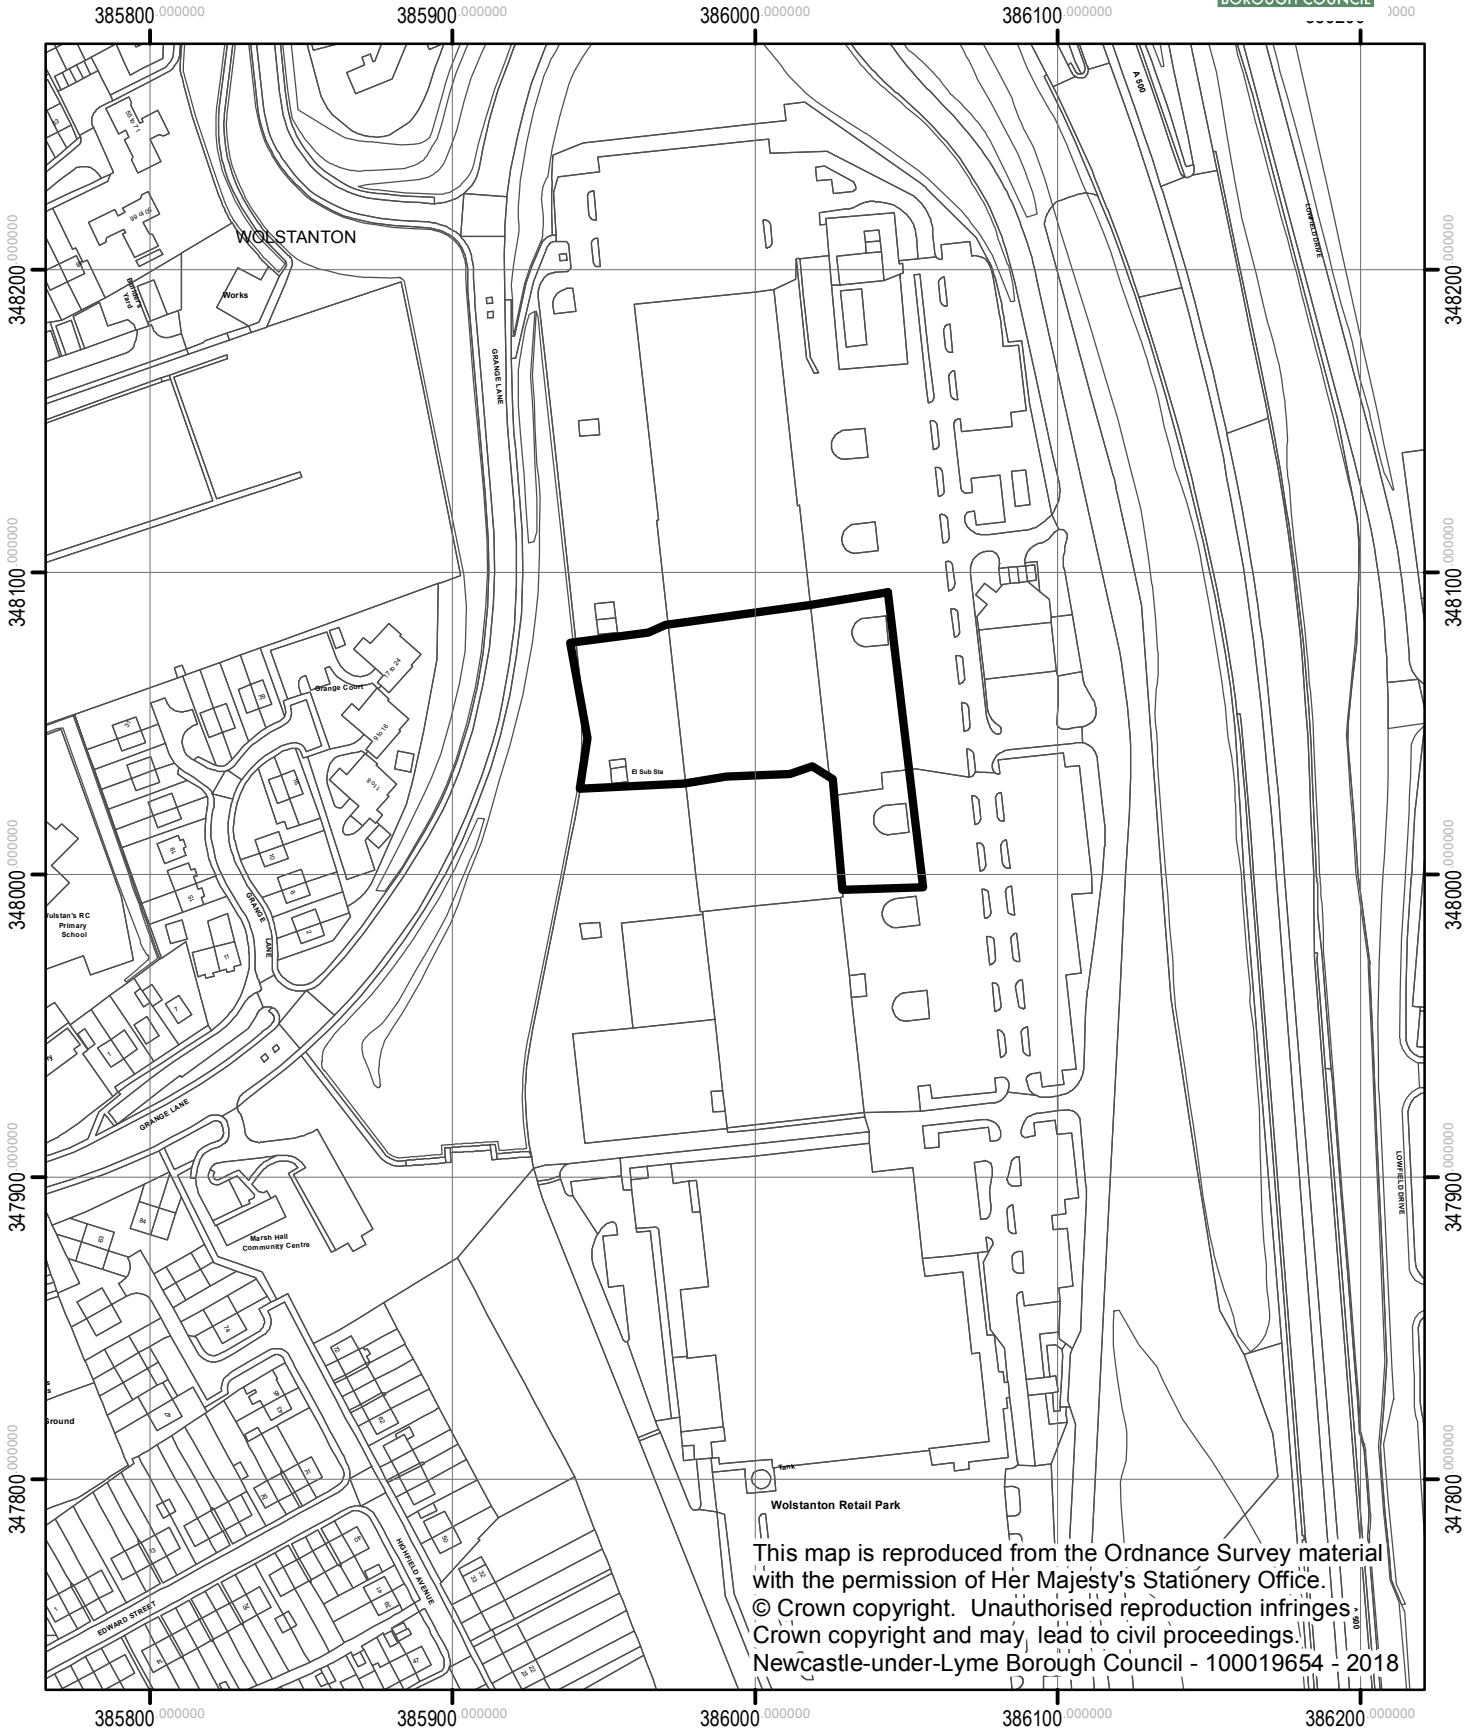

Wolstanton Retail Park Newcastle-under-Lyme ST5 0AP

This map is reproduced from the Ordnance Survey material with the permission of Her Majesty's Stationery Office. © Crown copyright. Unauthorised reproduction infringes Crown copyright and may lead to civil proceedings. Newcastle-under-Lyme Borough Council - 100019654 - 2018